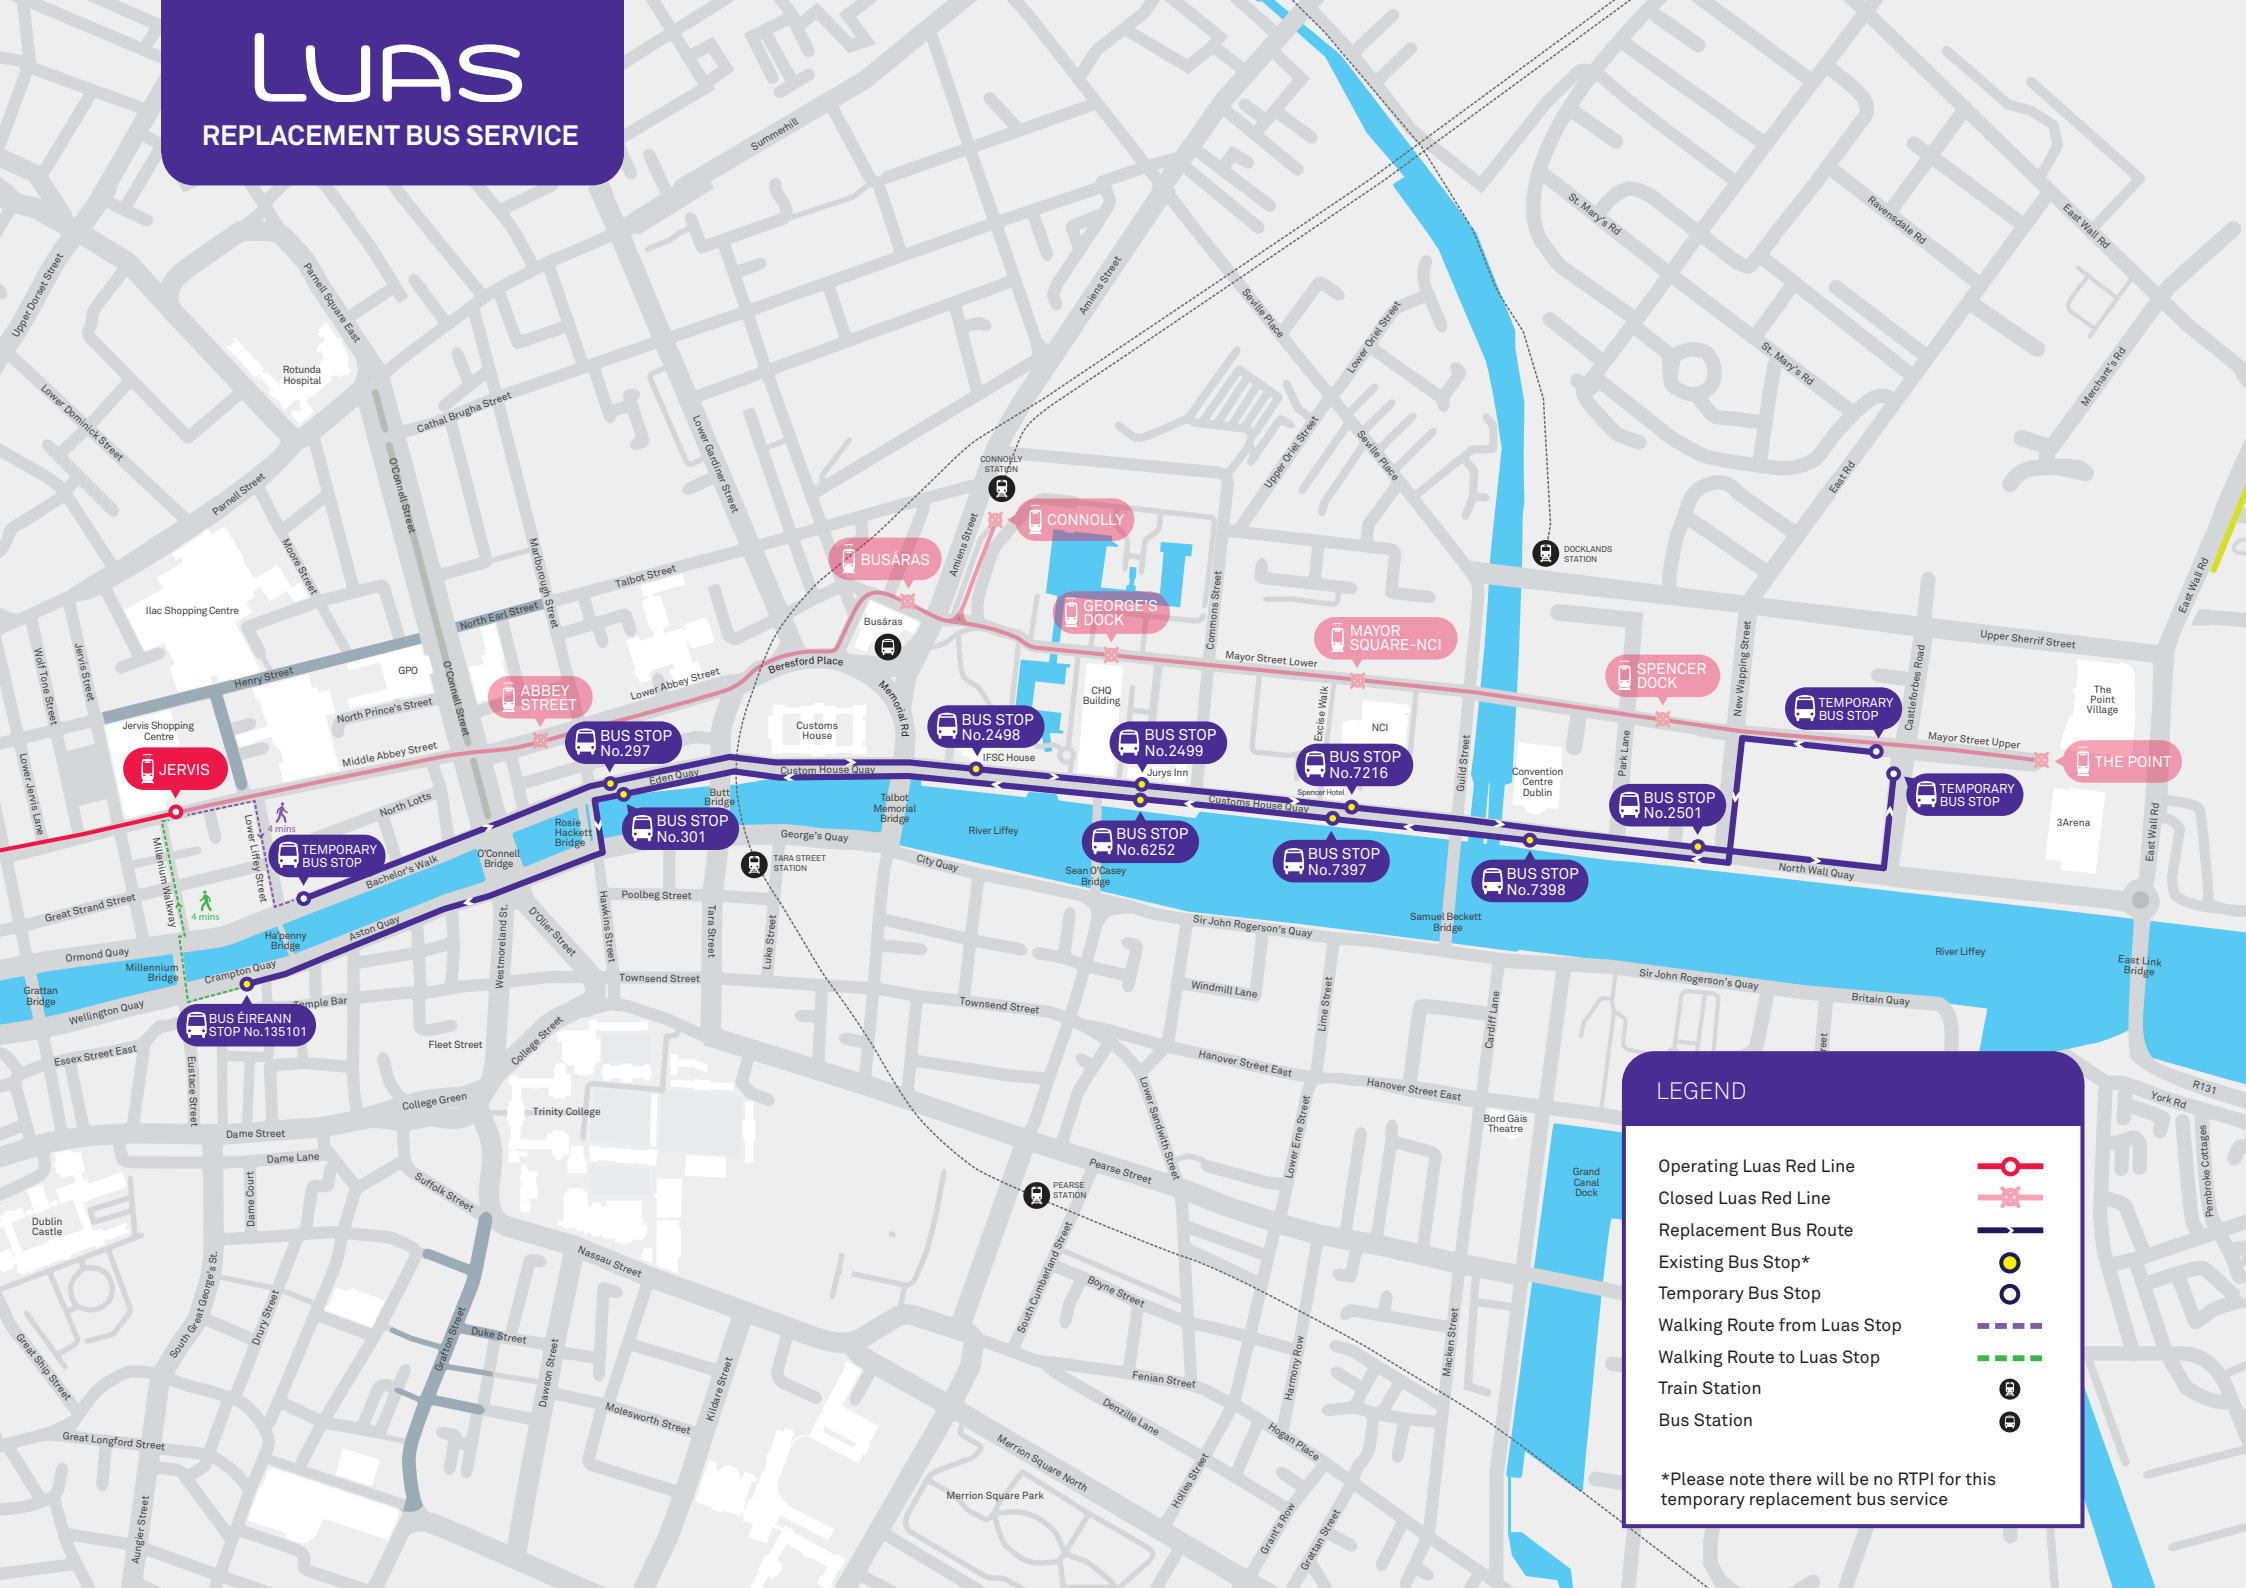

# LUAS

## REPLACEMENT BUS SERVICE

### LEGEND

- Operating Luas Red Line 
- Closed Luas Red Line 
- Replacement Bus Route 
- Existing Bus Stop\* 
- Temporary Bus Stop 
- Walking Route from Luas Stop 
- Walking Route to Luas Stop 
- Train Station 
- Bus Station 